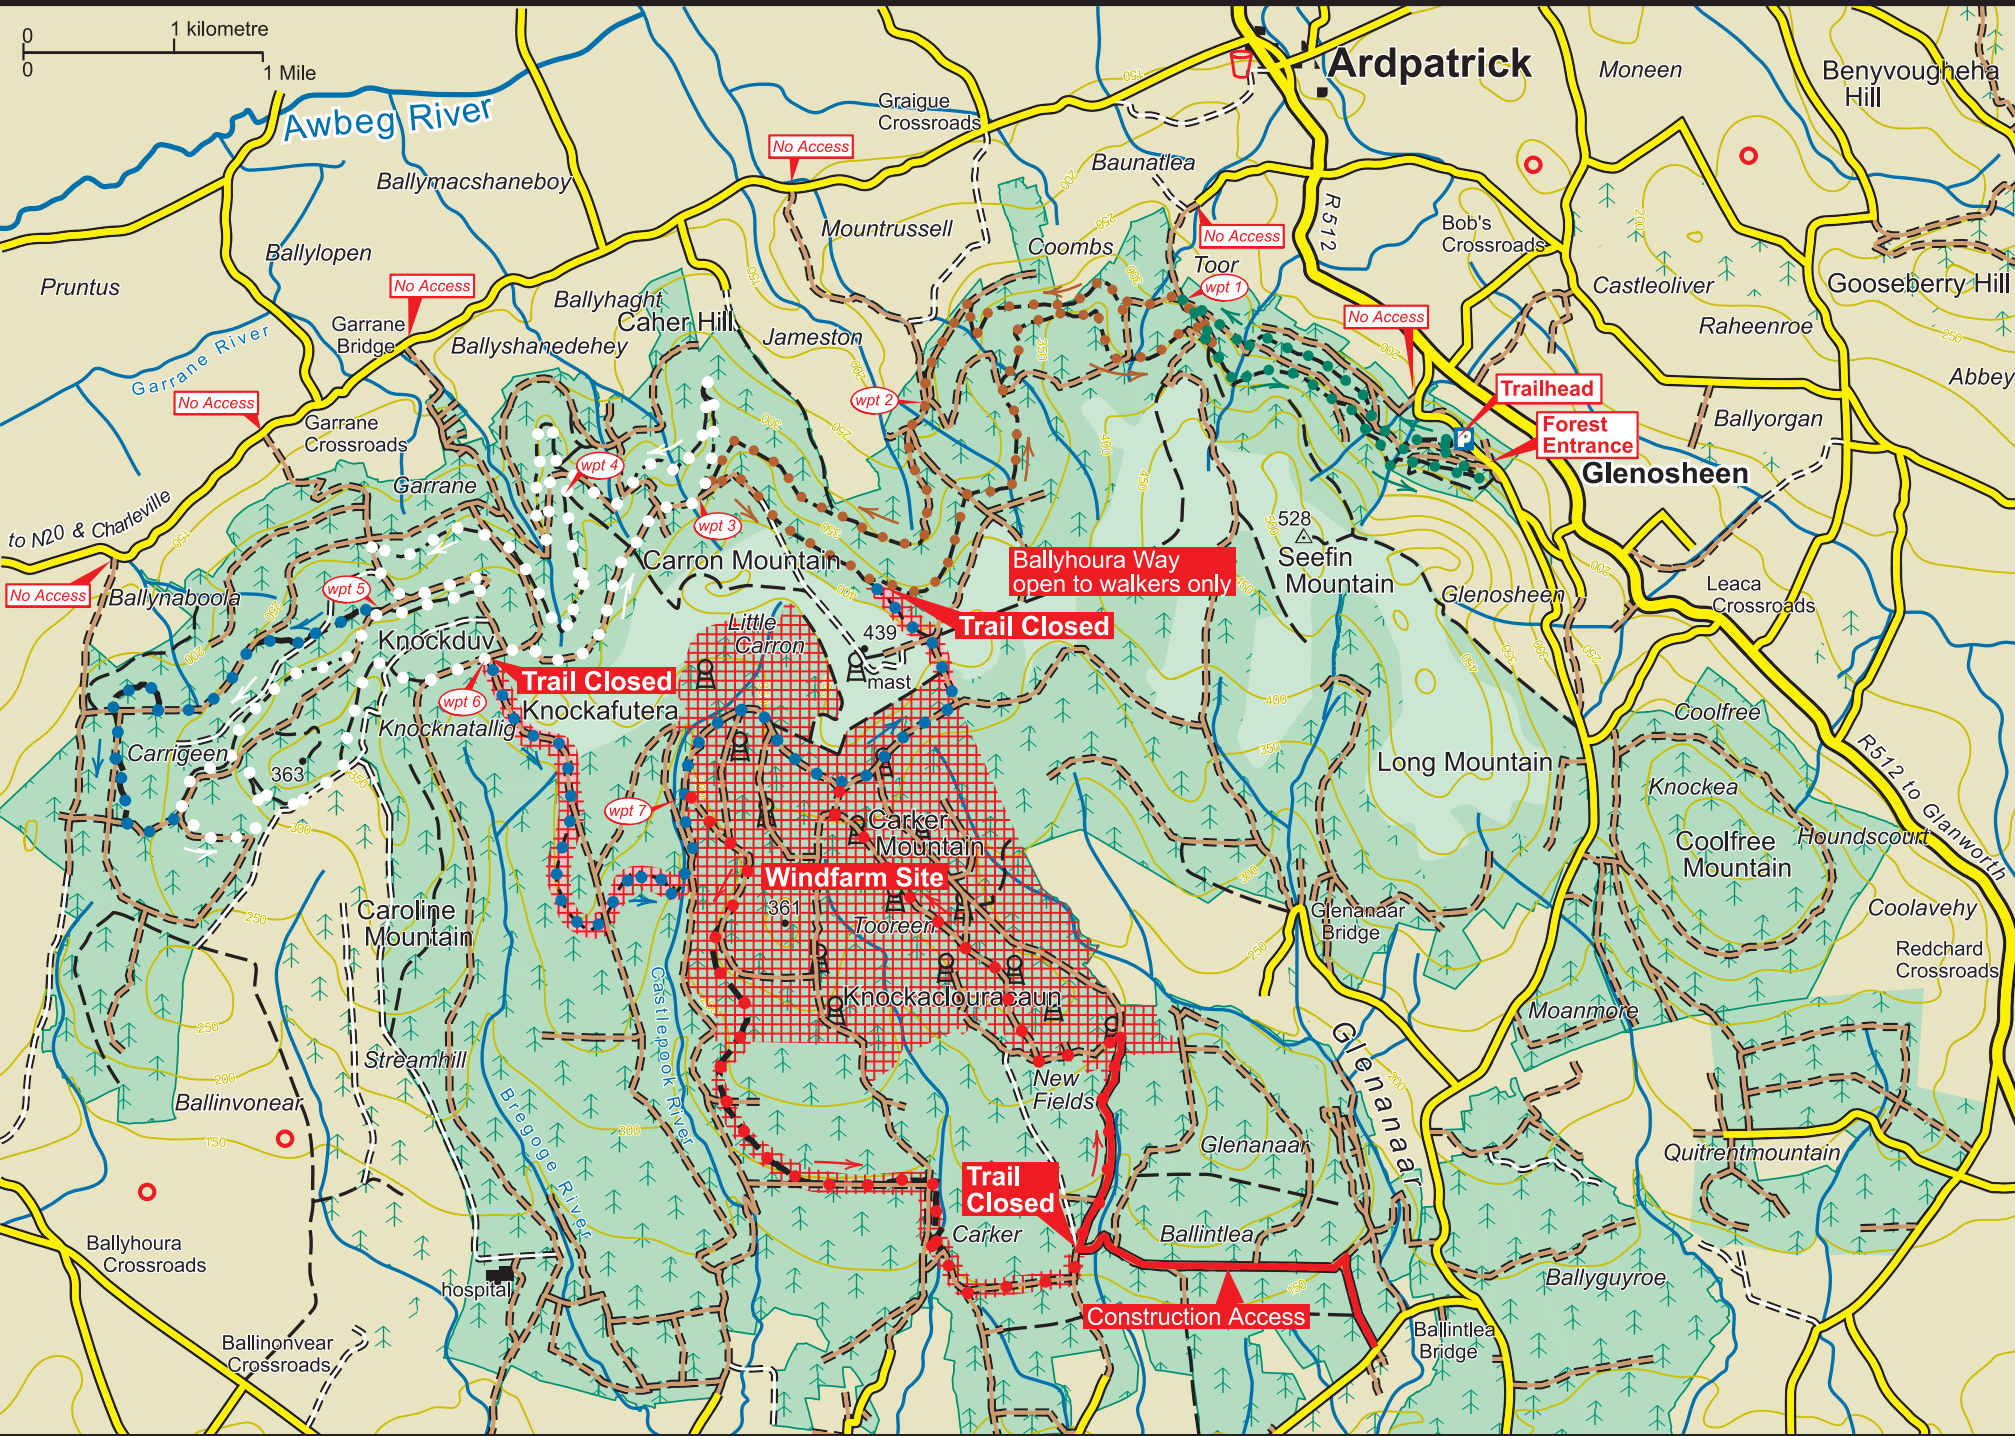

Ballyhoura Mountain Bike Trails - Temporary Closures

	Main Road		Coillte Properties		Greenwood Loop		Streamhill Loop
	Minor Road		Conifer Forest		Mountrussell Loop		Castlepool Loop
	Forest Road		Special Area of Conservation		Garrane Loop		<i>Direction of Travel</i>
	Singletrail		Area temporarily closed for windfarm construction				
	Path						
	Viewpoint						
	Car Park						
	Parking Spot						
	Heritage Site						
	Picnic Area						
	Refreshments						
	Wind Turbine						

The representation on the map of roads, tracks and paths outside Coillte property should not be interpreted as conferring a right of way.